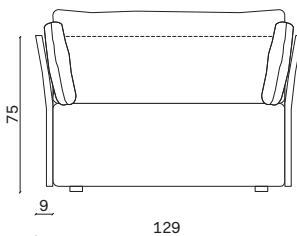

# Poltrona SMUK / SMUK armchair

design by Studio Gherardi

NOVAMOBILI

misure L x H x P cm /  
dimensions W x H x D cm

99 x 88 x 90

kg. 55

129 x 88 x 120

kg. 79

Vista in pianta  
Plan view

Vista laterale  
Side view

Vista frontale  
Front view

Vista in pianta  
Plan view