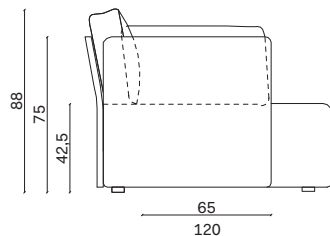

# Poltrona SMUK / SMUK armchair

design by Studio Gherardi

NOVAMOBILI

misure L x H x P cm /  
dimensions W x H x D cm

99 x 88 x 90

kg. 55

129 x 88 x 120

kg. 79

Vista in pianta  
Plan view

Vista laterale  
Side view

Vista frontale  
Front view

Vista in pianta  
Plan view