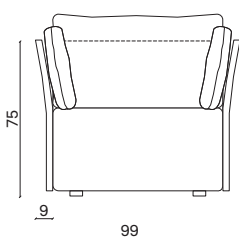

# Poltrona SMUK / SMUK armchair

design by Studio Gherardi

NOVAMOBILI

misure L x H x P cm /  
dimensions W x H x D cm

99 x 88 x 90

kg. 55

129 x 88 x 120

kg. 79

Poltrona con rivestimento  
completamente sfoderabile in tessuto,  
ecopelle e pelle. /

Armchair with fully removable fabric,  
imitation leather or leather covers.

Vista laterale  
Side view

Vista frontale  
Front view

Vista in pianta  
Plan view

Vista laterale  
Side view

Vista frontale  
Front view

Vista in pianta  
Plan view