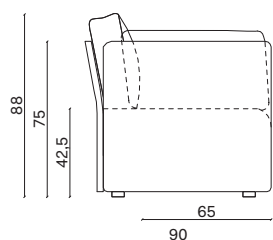

misure L x H x P cm /
dimensions W x H x D cm

99 x 88 x 90

kg. 55

129 x 88 x 120

kg. 79

Poltrona con rivestimento
completamente sfoderabile in tessuto,
ecopelle e pelle. /

Armchair with fully removable fabric,
imitation leather or leather covers.

Vista laterale
Side view