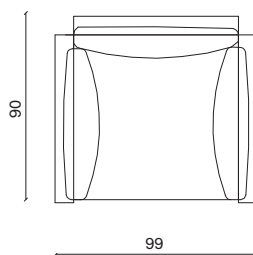

# Poltrona SMUK / SMUK armchair

design by Studio Gherardi

NOVAMOBILI

misure L x H x P cm /  
dimensions W x H x D cm

99 x 88 x 90

kg. 55

129 x 88 x 120

kg. 79

Vista in pianta  
Plan view

Vista laterale  
Side view

Vista frontale  
Front view

Vista in pianta  
Plan view